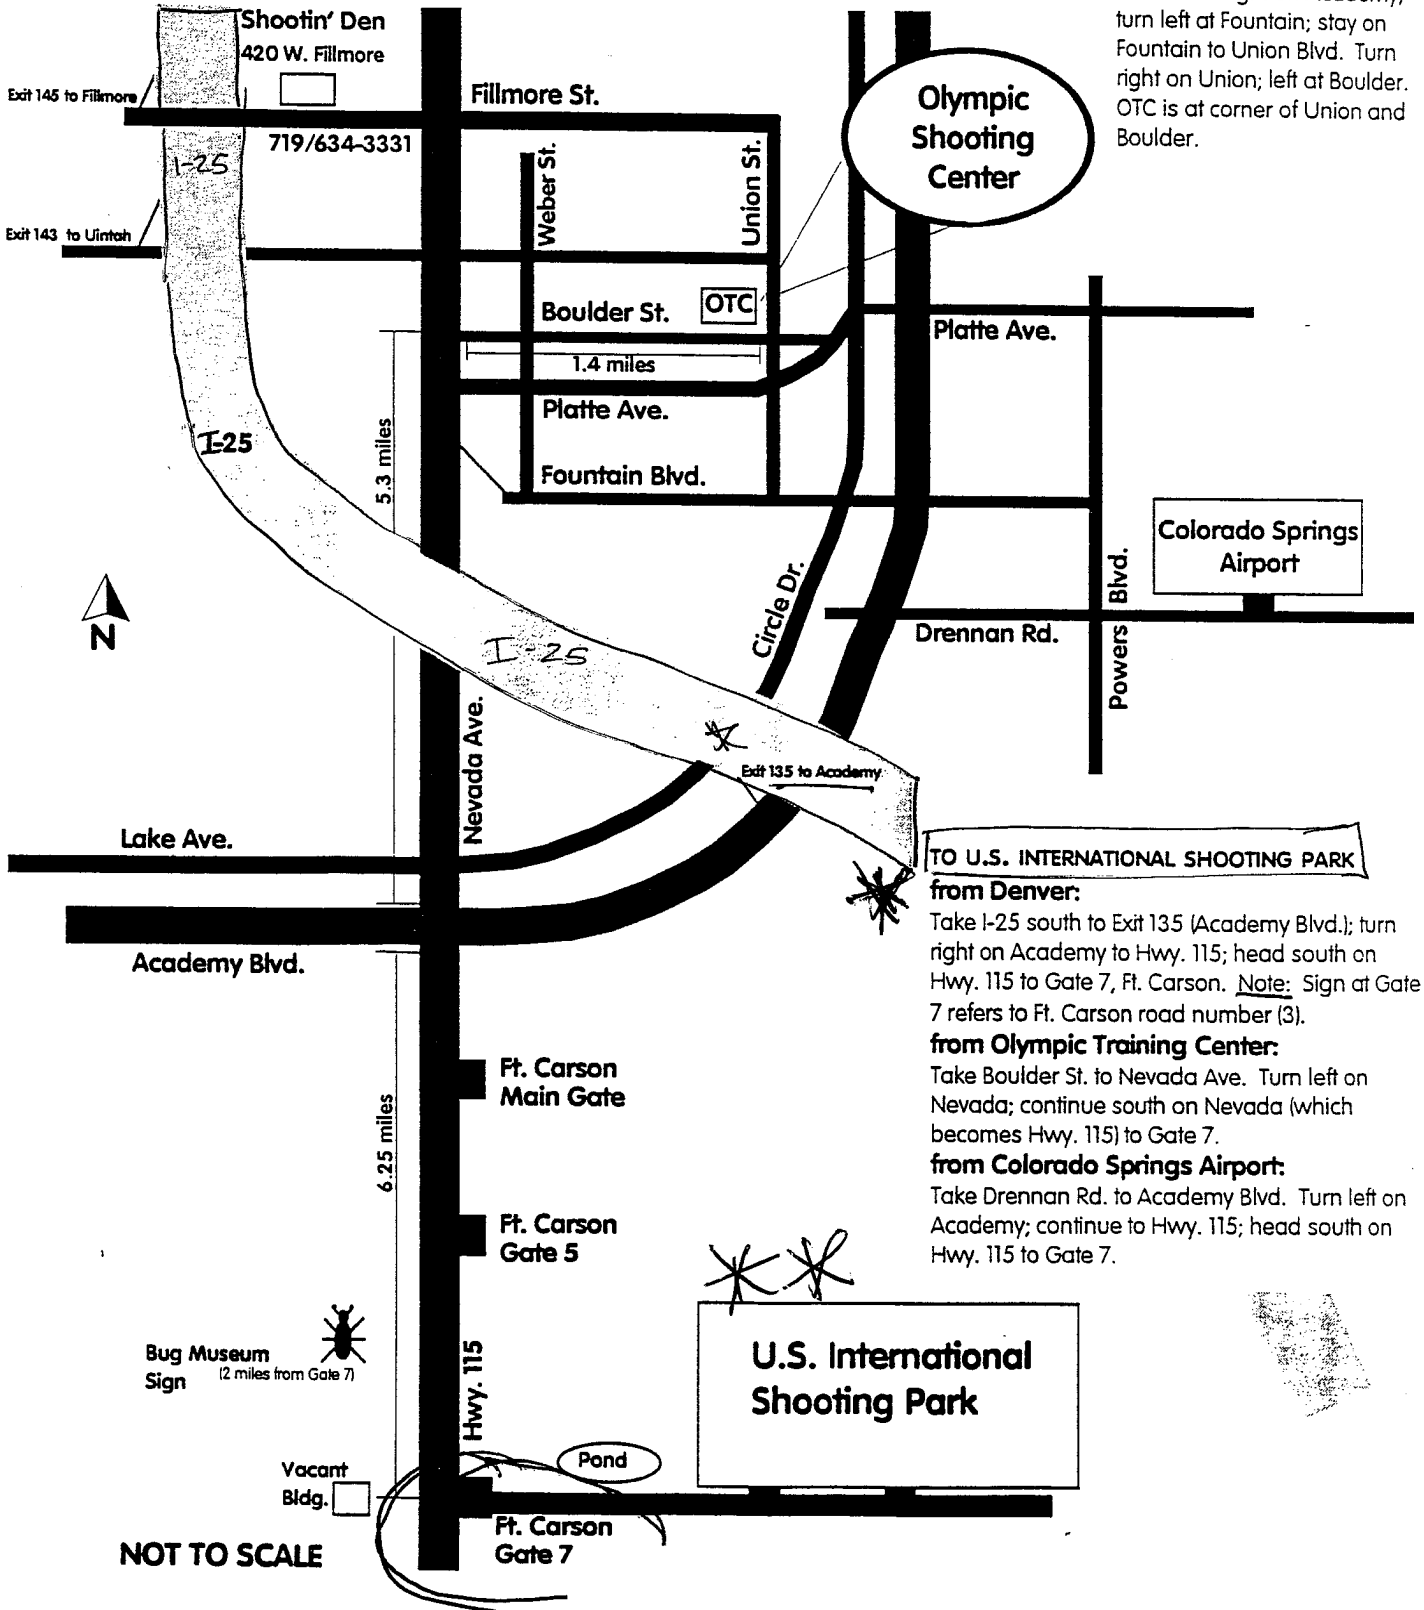

## TO THE U.S. OLYMPIC TRAINING CENTER from Denver:

Take I-25 south to Exit 143 (Uintah) and follow USOC signs; turn left on Uintah; right on Weber; left on Boulder. OTC is on the left just before Union Blvd.

## from Colorado Springs Airport:

Take Drennan Rd. to Academy Blvd. Turn right on Academy; turn left at Fountain; stay on Fountain to Union Blvd. Turn right on Union; left at Boulder. OTC is at corner of Union and Boulder.

## TO U.S. INTERNATIONAL SHOOTING PARK from Denver:

Take I-25 south to Exit 135 (Academy Blvd.); turn right on Academy to Hwy. 115; head south on Hwy. 115 to Gate 7, Ft. Carson. Note: Sign at Gate 7 refers to Ft. Carson road number (3).

## from Olympic Training Center:

Take Boulder St. to Nevada Ave. Turn left on Nevada; continue south on Nevada (which becomes Hwy. 115) to Gate 7.